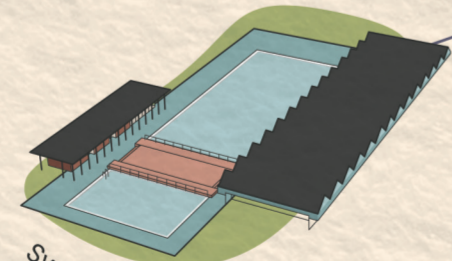

## CURIOSITIES

- |                            |                     |
|----------------------------|---------------------|
| 32 Expobox                 | 39 Bramble kiosk    |
| 33 Little caravans         | 40 Wet zone         |
| 34 Noah's Ark              | 41 Chinese pagodas  |
| 35 Daydream in the orchard | 42 Palladian bridge |
| 36 Caravan-hive            | 43 Boterham         |
| 37 Tom Sawyer's cabin      | 44 Bird lookout     |
| 38 Kerterre                | 45 Hobbit's hut     |
|                            | 46 Picnic kiosk     |

Info-shop

Château & MHIN

Swimming pool

Farm of the little ones

Reception

## GARDENS

- |   |   |
|---|---|
| 47 Esplanade garden                     | 53 Woodland Garden                      |
| 48 Dwarf garden                         | 54 Arbour and Rops garden               |
| 49 Mount Fuji                           | 55 Hervé Bazin garden                   |
| 50 Marcel Marlier Gateway               | 56 Medicinal plant garden               |
| 51 Japanese Garden of the NEM floor - 1 | 57 Tuin van aUnicorn gardende eenhoorns |
| 52 Landscaped Park                      |   |